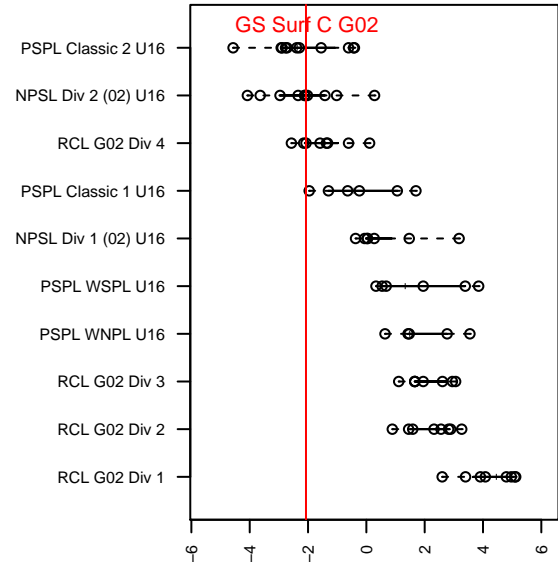

GS Surf C G02

Greater Seattle Surf
 Bothel, WA
 G02 total strength=1073
 attack=2.27 defense=2.92
 fall league = RCL G02 Div 4

alt names used:
 GREATER SEATTLE SURF GS SURF G02 C (
 GS Surf G02 C
 GS Surf G02 C

Venues played:
 2017 Bigfoot GU16/17 U16
 2017 RCL G02 Div 4
 2017 WYS Presidents Cup G02 Division 2

**attack and defense variance (black dot)
relative to other teams
and top 10 in region**

**attack and defense rating
relative to others at age
and all opponents in last 13 months**