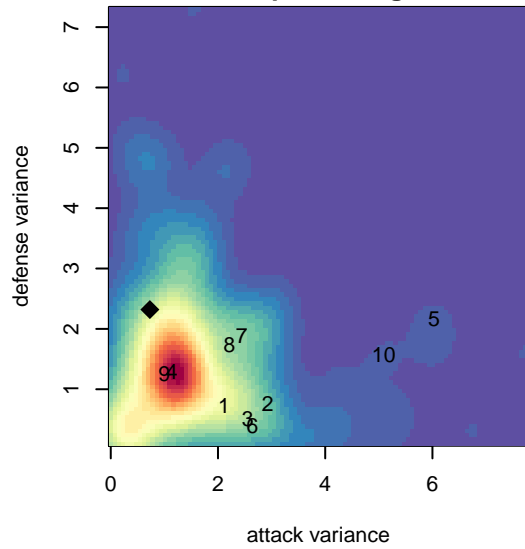

GS Surf C G02

Greater Seattle Surf
 Bothel, WA
 G02 total strength=1073
 attack=2.27 defense=2.92
 fall league = RCL G02 Div 4

alt names used:
 GREATER SEATTLE SURF GS SURF G02 C (
 GS Surf G02 C
 GS Surf G02 C

Venues played:
 2017 Bigfoot GU16/17 U16
 2017 RCL G02 Div 4
 2017 WYS Presidents Cup G02 Division 2

**attack and defense variance (black dot)
relative to other teams
and top 10 in region**

**attack and defense rating
relative to others at age
and all opponents in last 13 months**