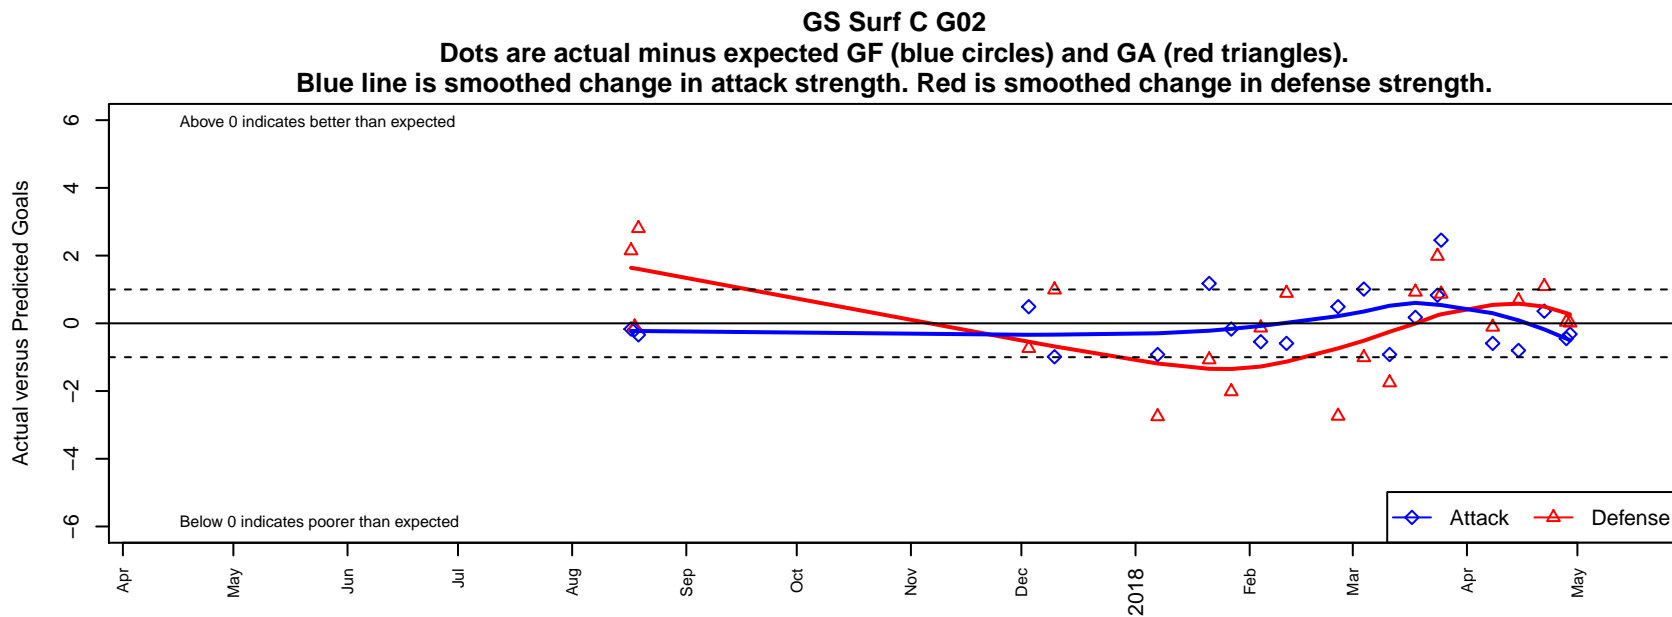

GS Surf C G02

Greater Seattle Surf
 Bothel, WA
 G02 total strength=1073
 attack=2.27 defense=2.92
 fall league = RCL G02 Div 4

alt names used:
 GREATER SEATTLE SURF GS SURF G02 C (
 GS Surf G02 C
 GS Surf G02 C

Venues played:
 2017 Bigfoot GU16/17 U16
 2017 RCL G02 Div 4
 2017 WYS Presidents Cup G02 Division 2

**attack and defense variance (black dot)
relative to other teams
and top 10 in region**

**attack and defense rating
relative to others at age
and all opponents in last 13 months**